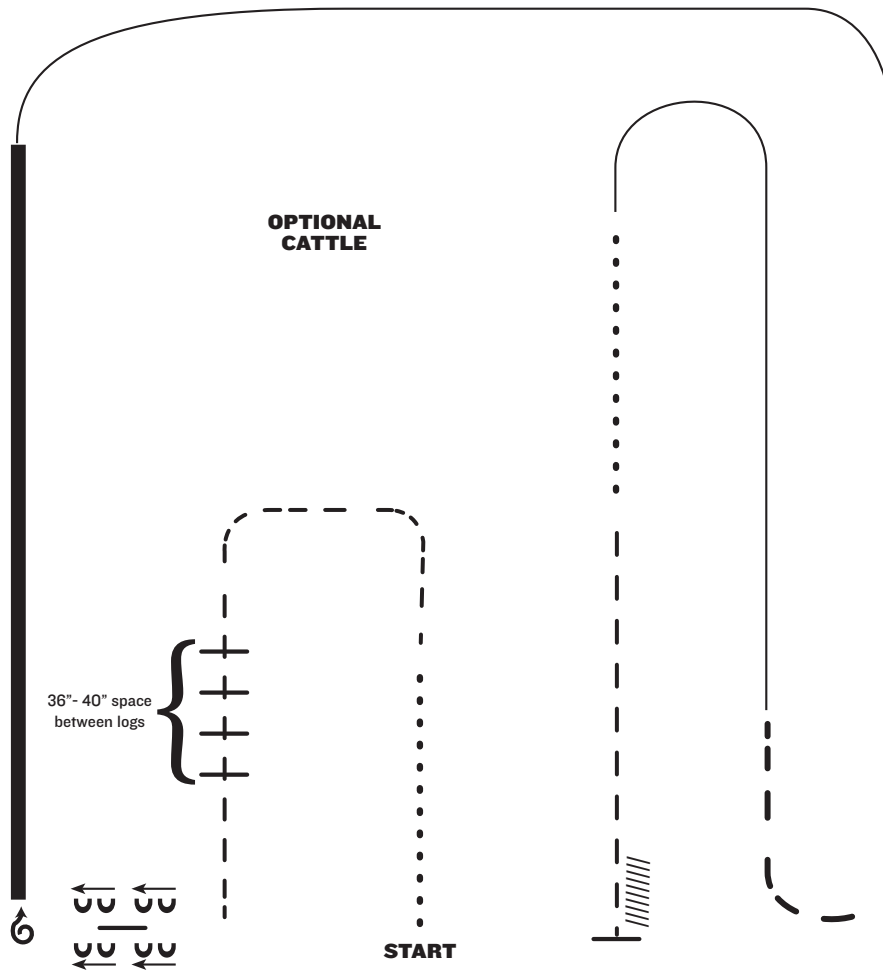

## RANCH RIDING – PATTERN I2

1. Walk
2. Trot
3. Trot logs
4. Side pass right
5. 1 1/2 turns right
6. Extended lope (right lead)
7. Lope right lead
8. Extended trot
9. Lope left lead
10. Walk
11. Trot
12. Stop and back

Note: The drawn description of this pattern is only intended for the general depiction of the pattern. Exhibitors should utilize the arena space to best exhibit their horses.