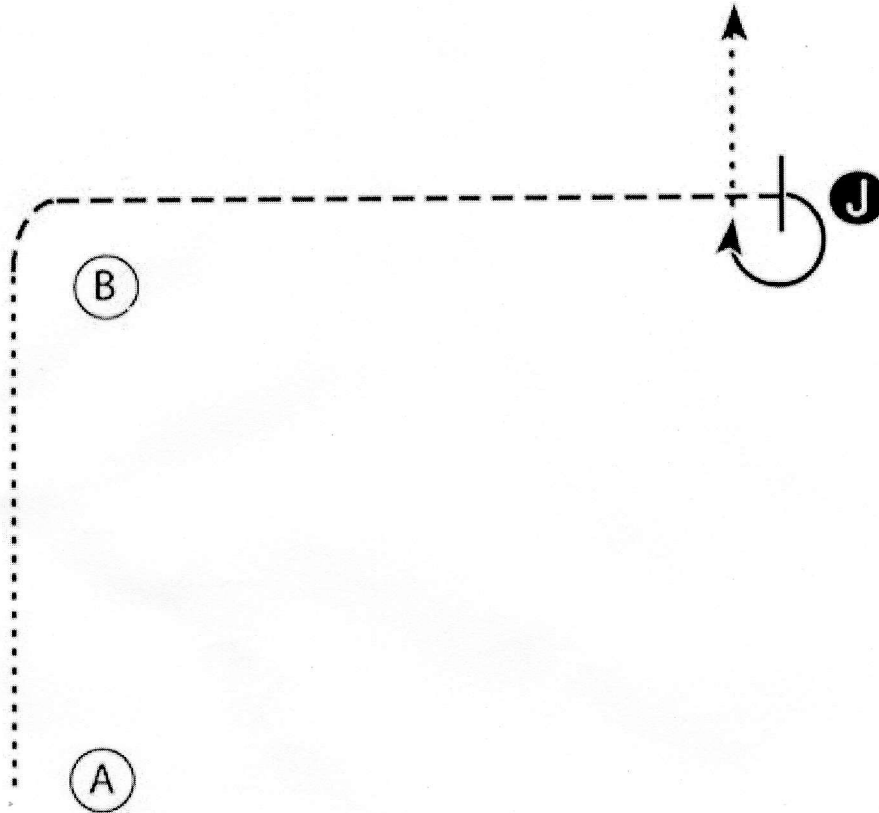

Twin Brooks

Small Fry (11&under) Showmanship

class 3

www.HorseShowPatterns.com

www.HorseShowPatterns.com

1. Walk from A to B.
2. Trot from B to the Judge.
3. Stop and set up for inspection.
4. When dismissed perform a 270 degree turn and walk straight away from the Judge.

Walk - - - - -

Trot - - - - -

Back ←

Marker (B)

Judge