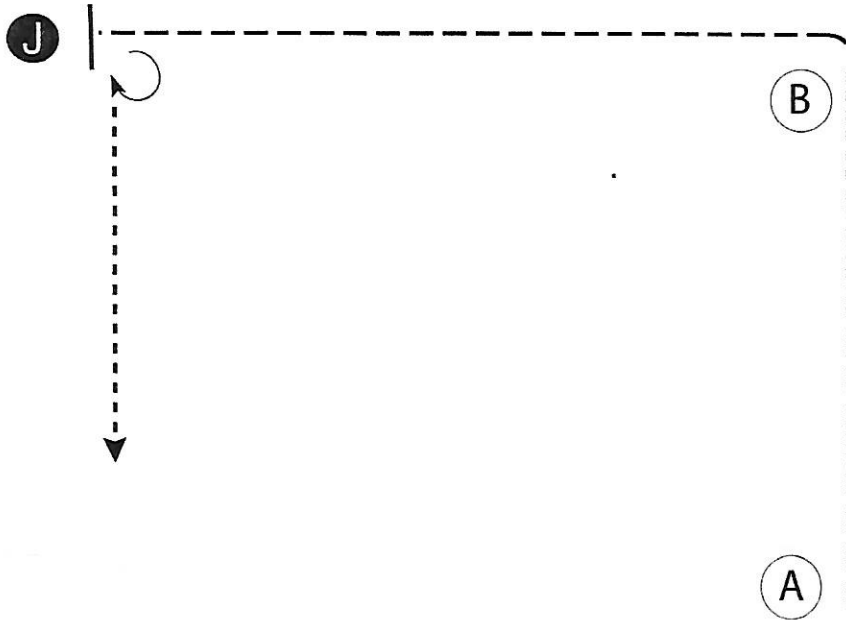

# Walk/Trot Showmanship

W W W . H O R S E S H O W P A T T E R N S . C O M

W W W . H O R S E S H O W P A T T E R N S . C O M

Be ready at A.

1. Walk to B.
2. Trot around B and to judge.
3. Stop and set up for inspection.
4. When dismissed, turn 270 degrees and walk straight off.

[S/WT-23]

Pattern Provided by:  
*your judges*

©2017 HorseShowPatterns.com All Rights Reserved

Class 2. Small Fry (12 & under) Showmanship