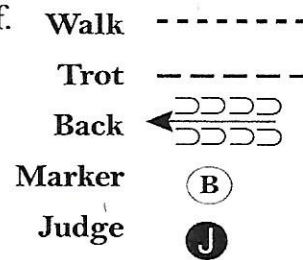

# Walk/Trot Showmanship

W W W . H O R S E S H O W P A T T E R N S . C O M

W W W . H O R S E S H O W P A T T E R N S . C O M

Be ready at A.

1. Walk to B.
2. Trot around B and to judge.
3. Stop and set up for inspection.
4. When dismissed, turn 270 degrees and walk straight off.

[S/WT-23]

Pattern Provided by:  
*your judges*

©2017 HorseShowPatterns.com All Rights Reserved

Class 2. Small Fry (12 & under) Showmanship