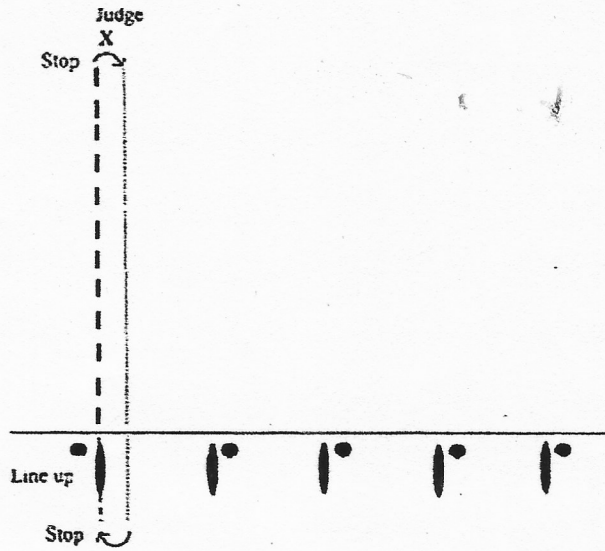

# Class #2 Small Fry Showmanship

## Pattern # 1

Walk to the Judge in a straight line. Stop and set up your horse. Upon acknowledgement from the Judge, do a 180 degree turn. Trot in a straight line, past the line-up, stop. Do a 180 degree turn. Walk horse forward to the exact spot in the line-up (where you were when you started the pattern) and set your horse up.

Judge X  
Walk - - - - -  
Trot .....  
180° turn ↻