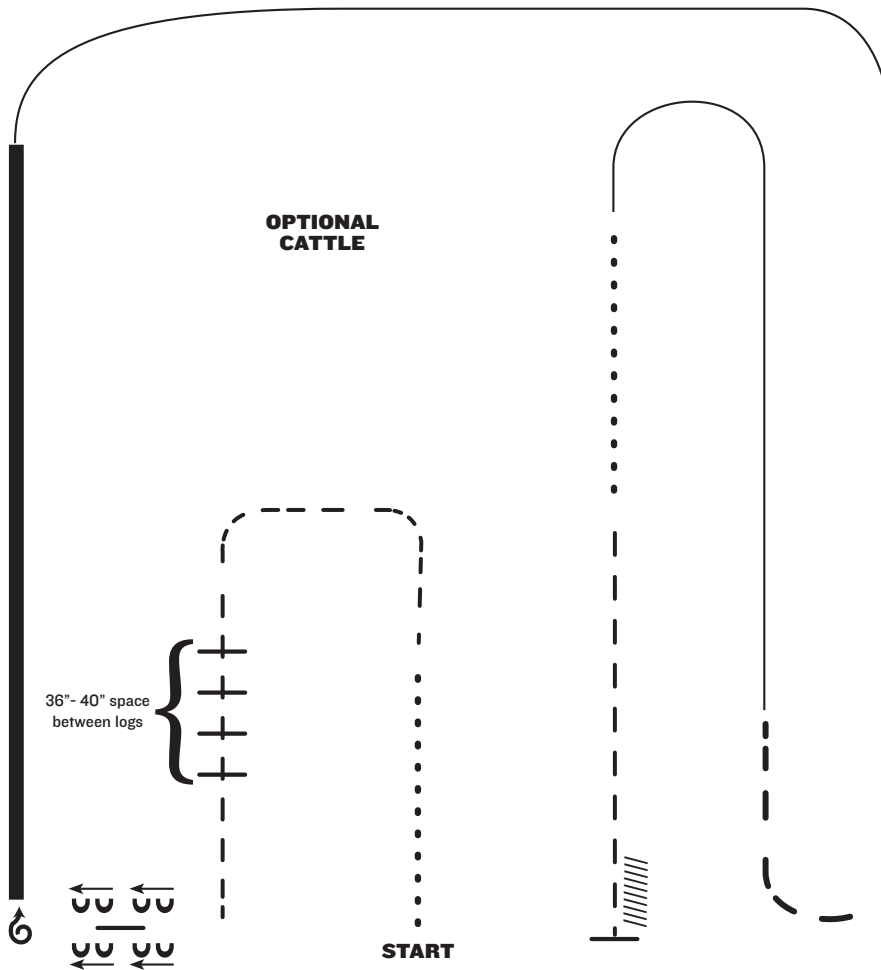

## RANCH RIDING - PATTERN 12

Open /Non-Pro

1. Walk
2. Trot
3. Trot logs
4. Side pass right
5. 1 1/2 turns right
6. Extended lope (right lead)
7. Lope right lead
8. Extended trot
9. Lope left lead
10. Walk
11. Trot
12. Stop and back

Note: The drawn description of this pattern is only intended for the general depiction of the pattern. Exhibitors should utilize the arena space to best exhibit their horses.